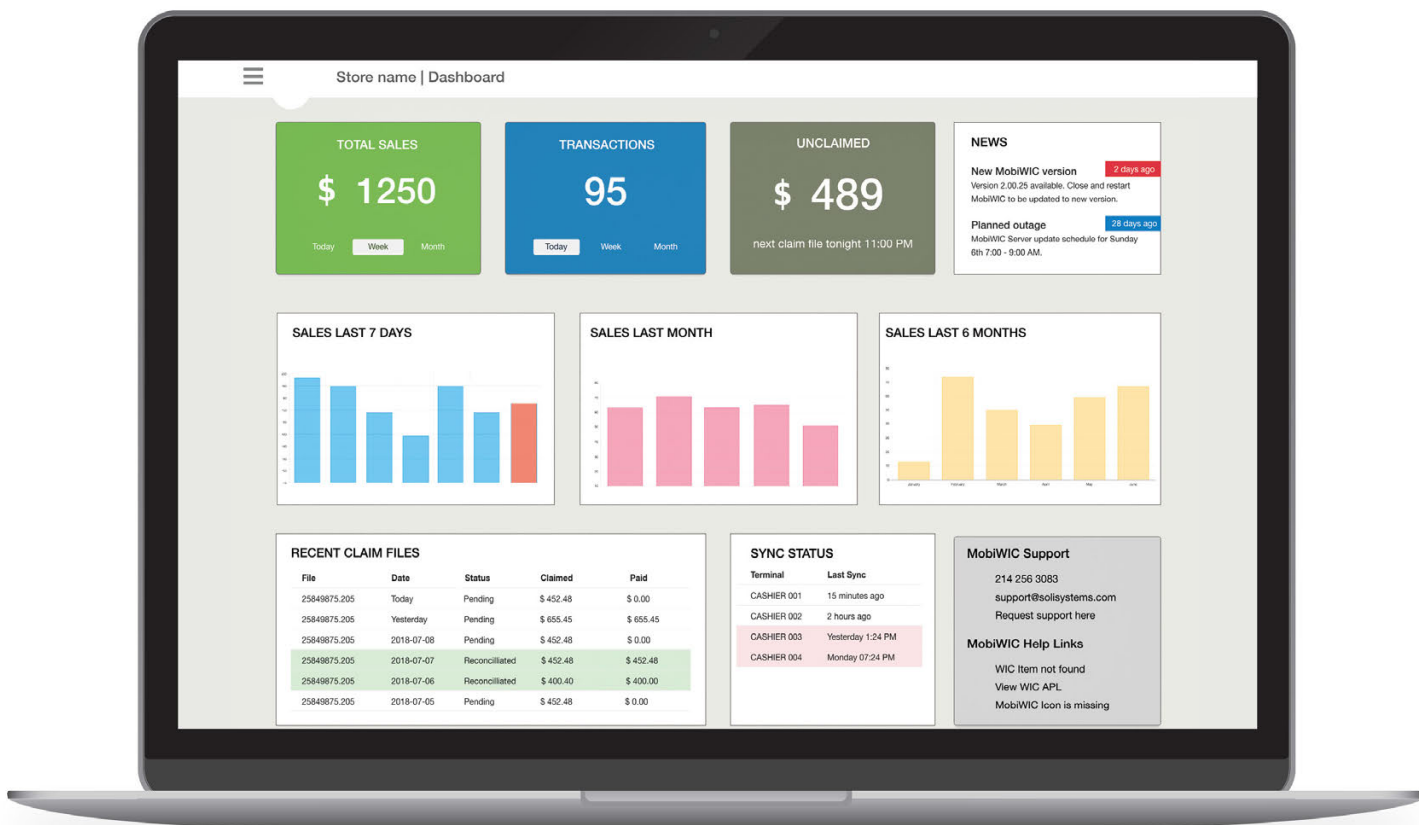

Generate custom sales reports, manage cashiers, check claim file payment status, add and price new products.

TOUCH SCREEN

Capacitive HD touch-screen that works with wet fingers.

UPC SCANNER

Quickly scan UPC codes for fast transaction times.

eWIC CARD READER

Designed specifically to securely read and accept eWIC cards.

RECEIPT PRINTER

Reliable and economical receipt printer for checking benefits and documenting transactions.

MobiWIC Web Application

MobiWIC comes with a powerful web application that simplifies the management of your WIC sales and terminal functions.

Accessing your information, either remotely, or within the store, makes it easy to stay on top of what is going on at your site.

Key Features:

✓ Dashboard

Monitor sales volume, number of transactions, claim files submitted, & status of payments online.

✓ Sales Reports

Generate custom sales reports that help you manage inventory and logistical challenges.